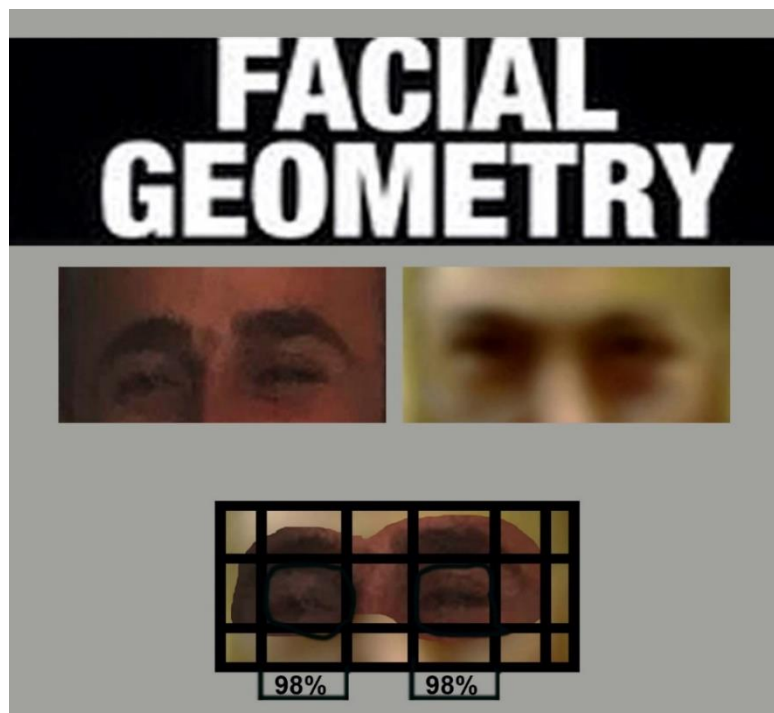

## Geometric Comparison: head, facial parts & chest

# FACIAL GEOMETRY

A comparison we made using Forensic software *FACIAL GEOMETRY* shows that there is a 95% match between the facial parts of the figure on the right (photo from a security camera) and the facial parts of the figure in the center (the photo in the center was given to the police by the family). The result of the comparison can be seen in the left image.

# Comparative geometry of objects

According to the results of the comparison of the chest and body's parts using *FACIAL GEOMETRY* software, there is a 90% probability that the figure in the right (photo from a security camera) is the figure in the center (photo was given by the family). The result of the comparison can be seen in the left image.

## Geometric Comparison: Ears, eyes & lips

The match between the shape of the ears is 98%

The match between the shape of eyes is 98%