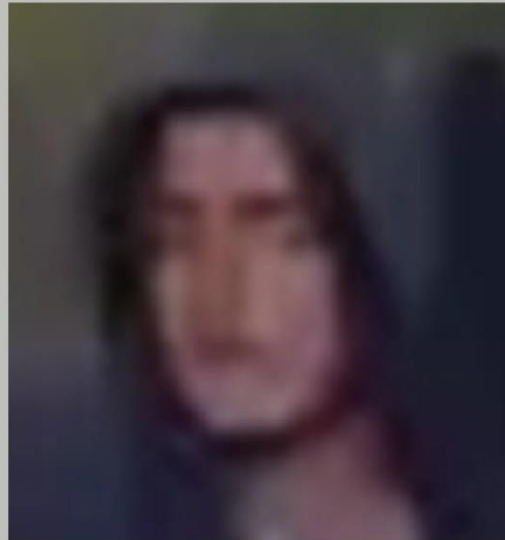

Comparative geometry of faces and body parts

**Following an examination conducted, it emerges that:
There is a 95% probability that the figure appearing in the image on the right is a figure that appears in the picture on the left.**

***Image A:* A comparison we made using Forensic software *FACIAL GEOMETRY* shows that there is a 95% match that the image in the right (photo from a security camera) is the same as the image in the left (photo was taken by the police).**