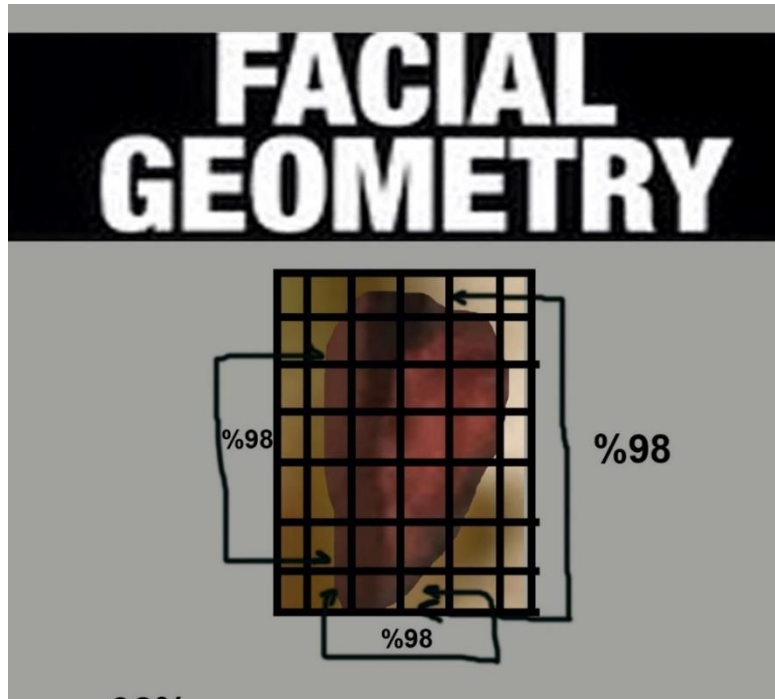

The match between the shape of the ears is 98%