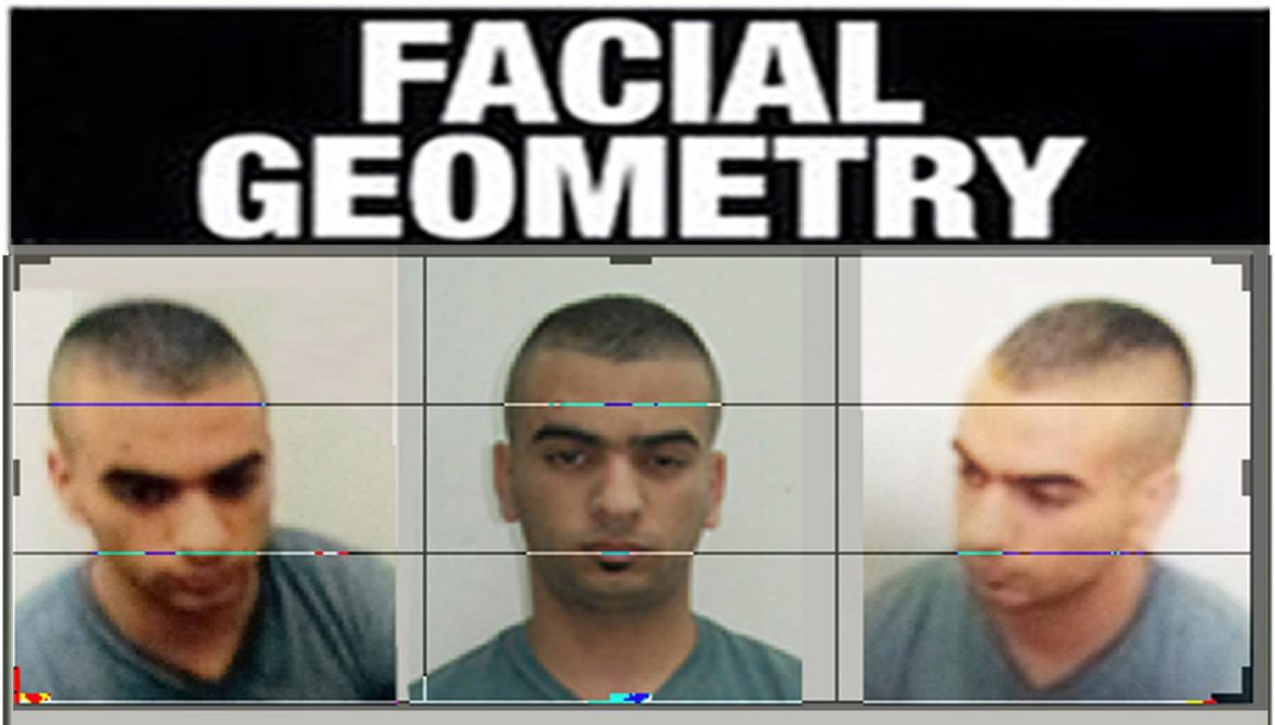

A test we performed with the software *FACIAL GEOMETRY* found a 95% match between the figure in the center (photo was taken by the police during the arrest) and the figures from the Internet on the right and left pictures (from the demonstration).