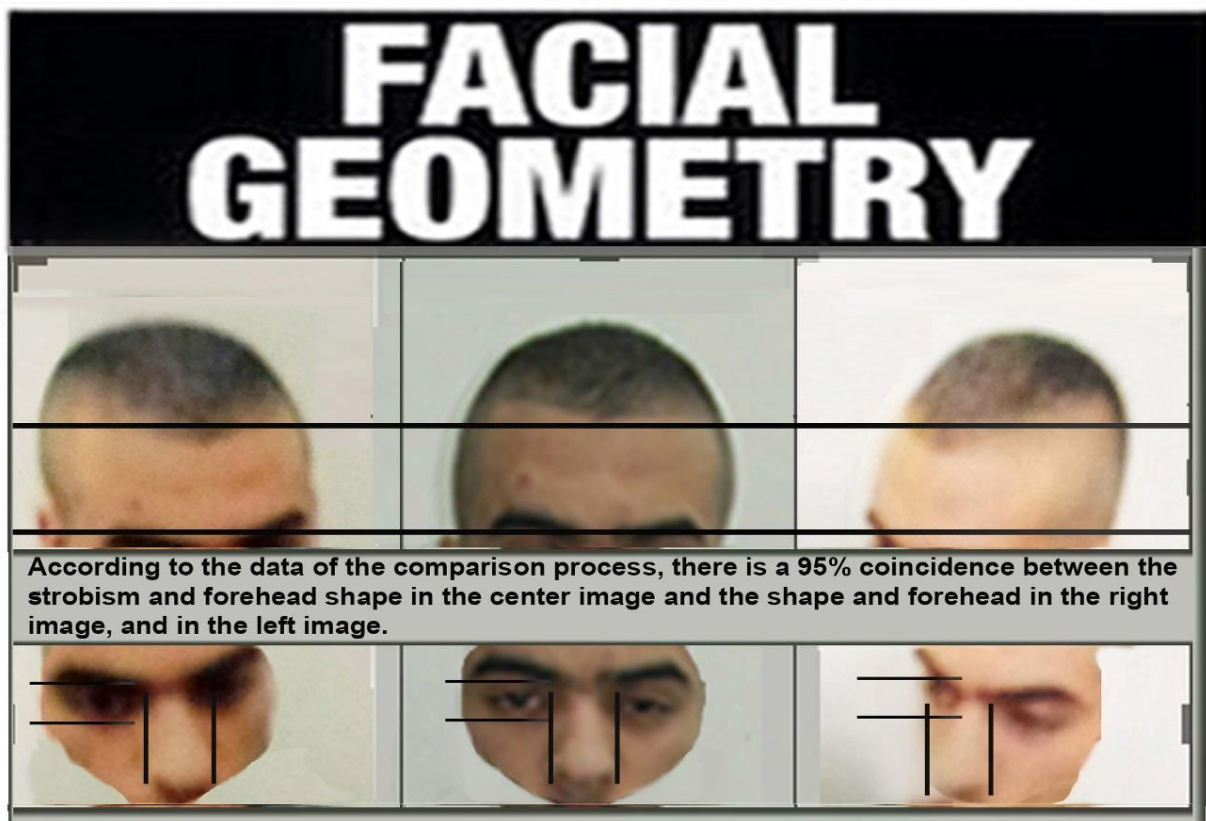

## Geometric Comparison: Forehead, eyes, nose & hand

**A test we performed with the software *FACIAL GEOMETRY* found a 95% match between the figure in the center (photo was taken by the police during the arrest) and the figures from the Internet on the right and left pictures (from the demonstration).**

A test we performed with the software *FACIAL GEOMETRY*, a 95% match was found between the forehead, eyes shape and nose shape of the figure in the center (taken by the police during the arrest) and the figures on the right and left (from the Internet).

In a test we performed with the software *FACIAL GEOMETRY*, a 95% match was found between the right hand of the figure in the center (taken by the police during the arrest) and the right hand of the figures on the sides (from the Internet, photos of a demonstration).