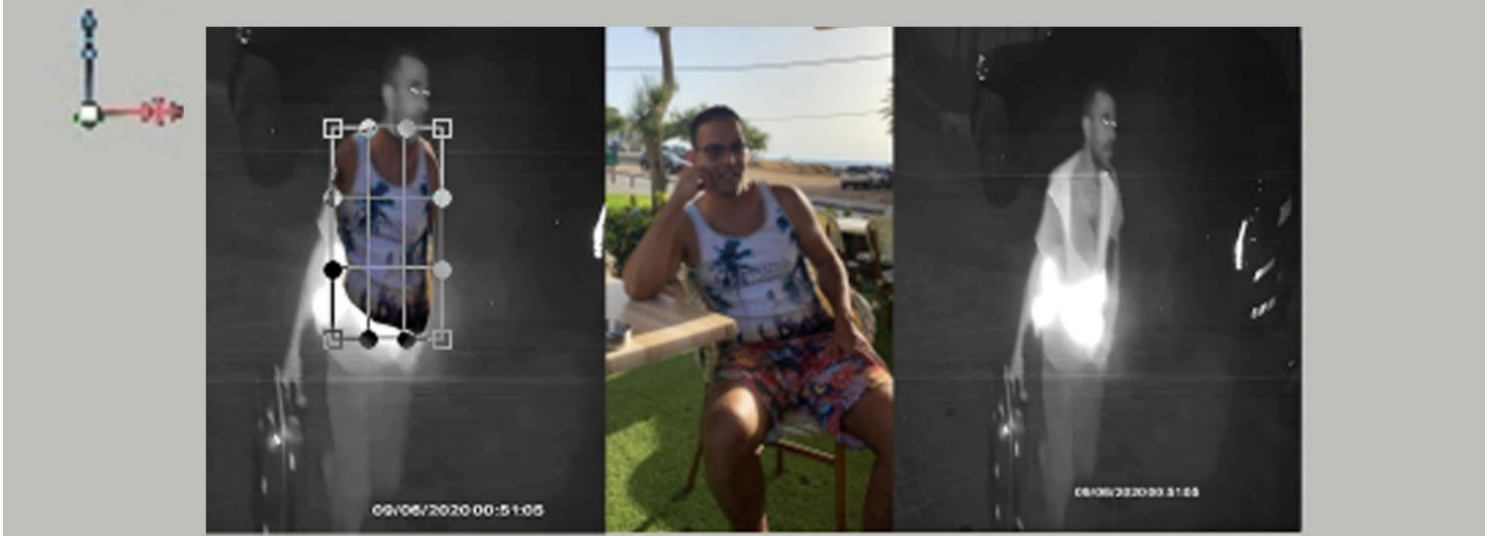

Comparative geometry of objects

According to the results of the comparison of the chest and body's parts using *FACIAL GEOMETRY* software, there is a 90% probability that the figure in the right (photo from a security camera) is the figure in the center (photo was given by the family). The result of the comparison can be seen in the left image.