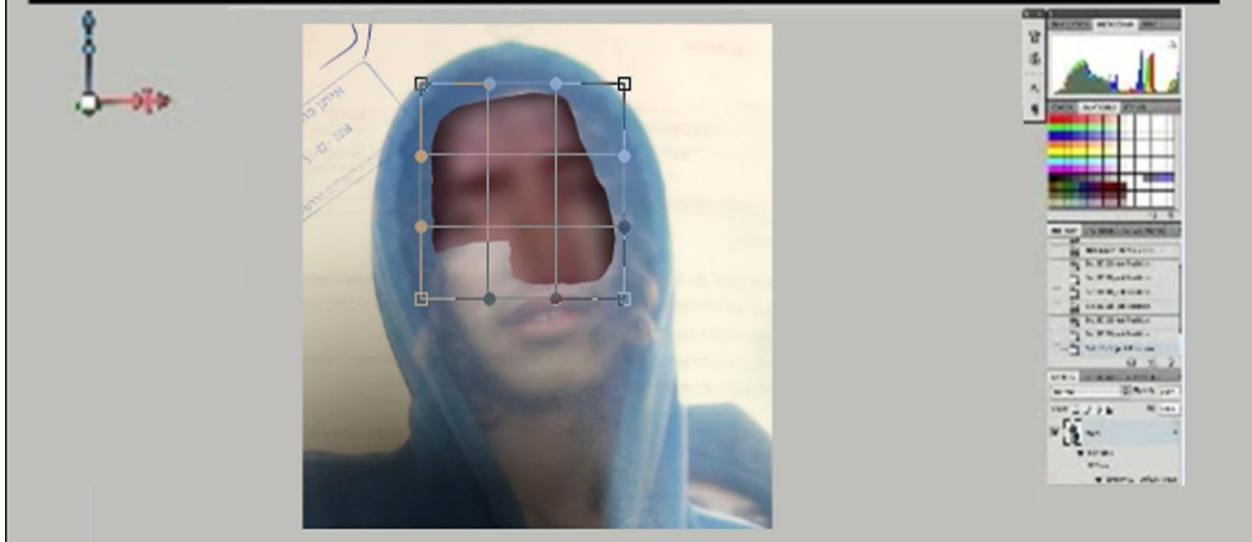

Comparative geometry of objects

Image C: There is a 95% match between the parts and the forms of the forehead, the eyes, and the nose to the figure in Image A.