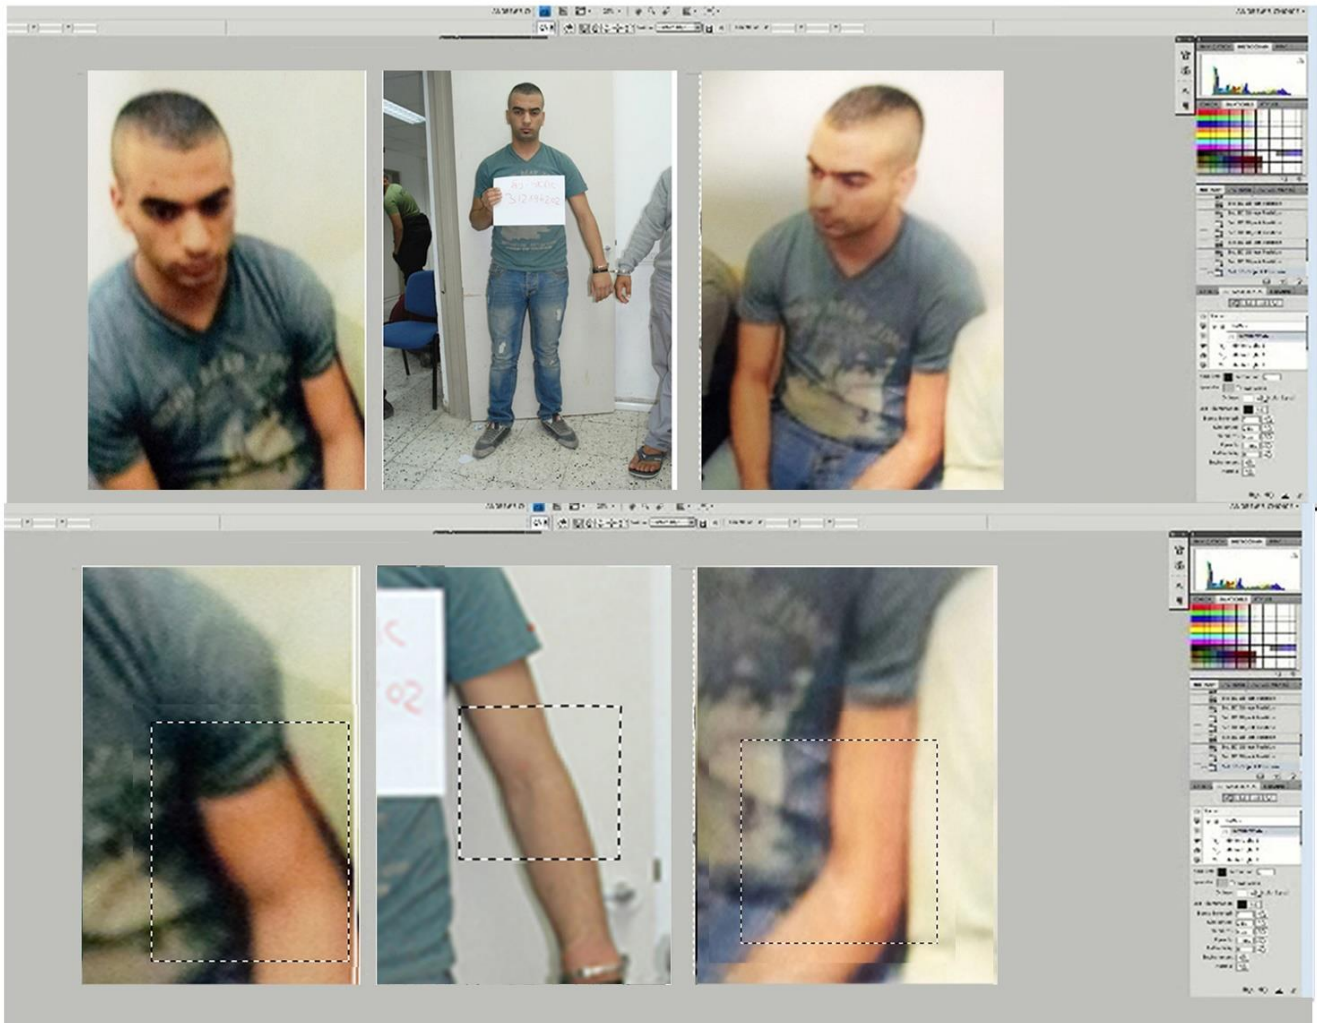

## Geometric Comparison: Forehead, eyes, nose & hand

**A test we performed with the software *FACIAL GEOMETRY* found a 95% match between the figure in the center (photo was taken by the police during the arrest) and the figures from the Internet on the right and left pictures (from the demonstration).**

A test we performed with the software *FACIAL GEOMETRY*, a 95% match was found between the forehead, eyes shape and nose shape of the figure in the center (taken by the police during the arrest) and the figures on the right and left (from the Internet).

In a test we performed with the software *FACIAL GEOMETRY*, a 95% match was found between the right hand of the figure in the center (taken by the police during the arrest) and the right hand of the figures on the sides (from the Internet, photos of a demonstration).