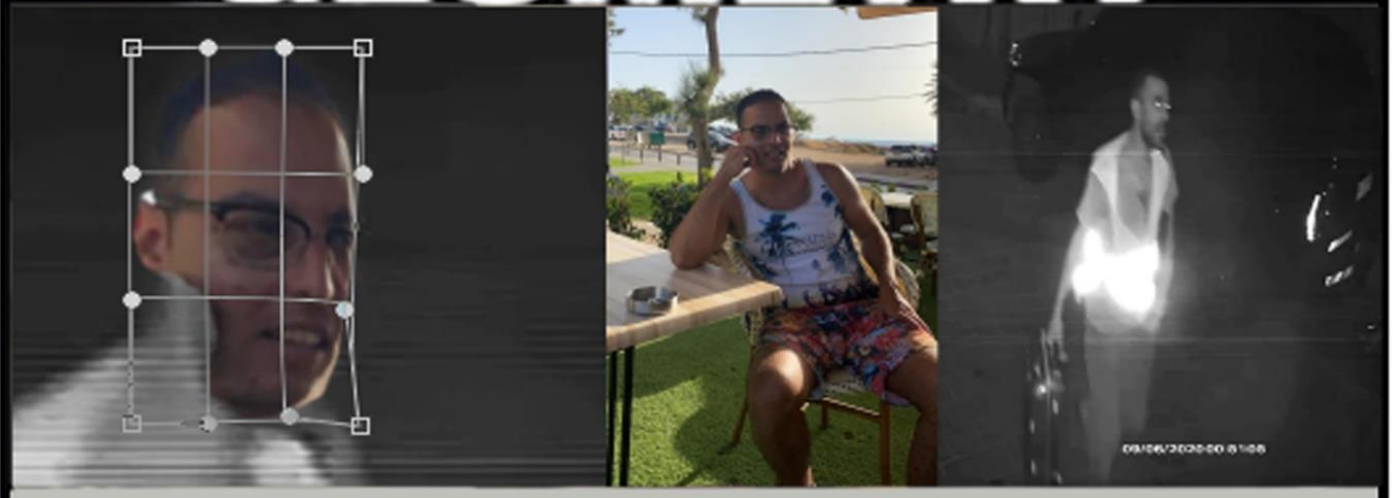

FACIAL GEOMETRY

A comparison we made using Forensic software *FACIAL GEOMETRY* shows that there is a 95% match between the facial parts of the figure on the right (photo from a security camera) and the facial parts of the figure in the center (the photo in the center was given to the police by the family). The result of the comparison can be seen in the left image.